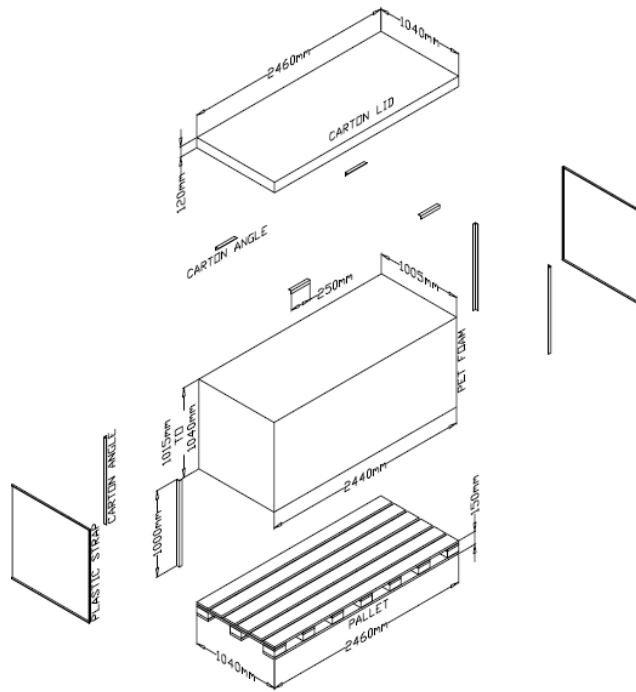

Gurit® Kerdyn™ Green Pallets Packaging Standard 1/2 sheets

Pallet Packaging Standard Sheet/Pallet – 1005 width			
Thick. (mm)	Shts/Box	Thick. (mm)	Shts/Box
5	208	50	20
8	130	55	18
10	104	60	17
12	86	65	16
15	69	70	14
18	57	75	13
20	52	80	13
25	41	100	10
30	34	150	6
35	29	200	5
40	26	245	4

Pallet Packaging Standard Sheet/Pallet – 1005 width			
Thick. (Inch)	Shts/Box	Thick. (Inch)	Shts/Box
3/16"	260	1 1/2"	27
1/4"	173	1 3/4"	23
3/8"	115	2"	20
7/16"	94	2 1/2"	16
1/2"	86	2 3/4"	15
5/8"	69	3"	13
3/4"	54	3 1/4"	12
1"	41	4"	10